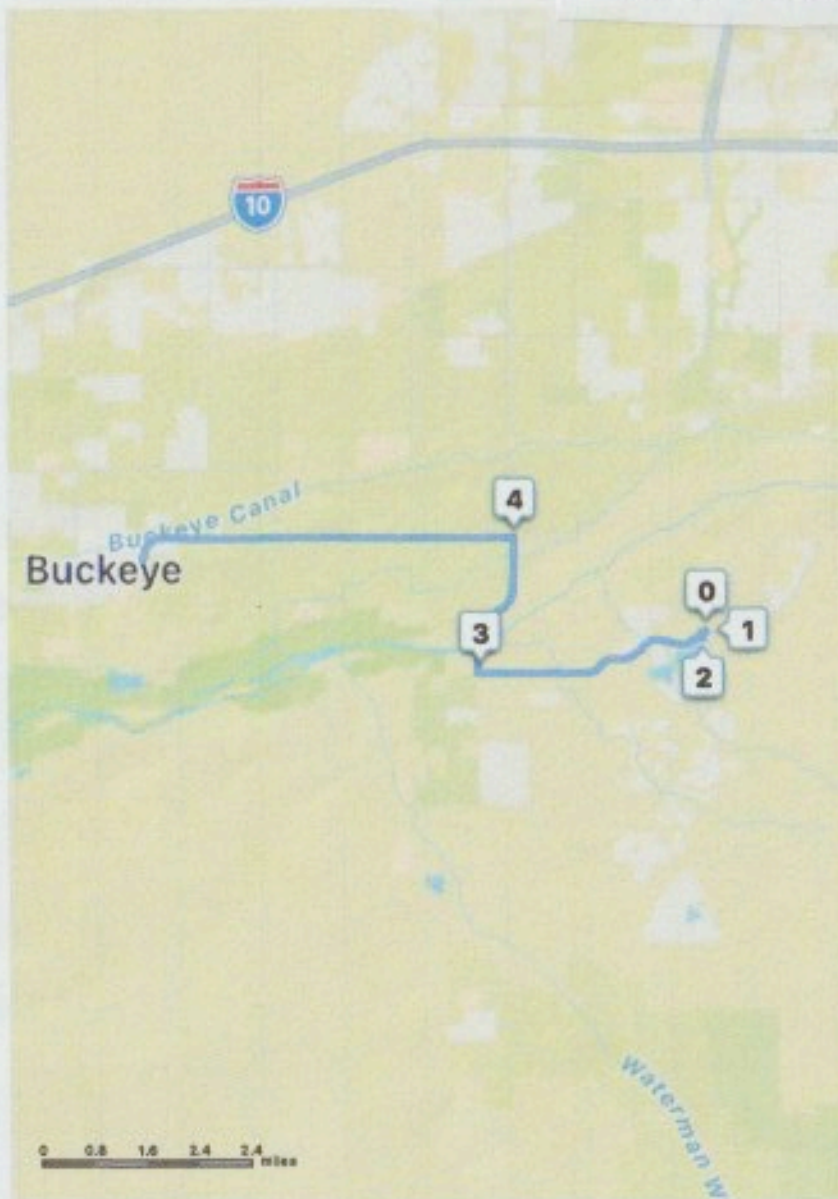

12 miles
18 minutes

Contacts.

Kerry Morris -805-704-2559

Terry Vrabec - 907-500-5414

0 0.8 1.6 2.4 2.4 miles

9890 S Estrella Pkwy, Goodyear

E Eason Ave & E US Highway 85, Buckeye

1

In 800 ft,
Turn right onto W Elliot Rd

2

In 3.5 mi (1 min),
Turn right onto S Tuthill Rd

3

In 2.2 mi (6 min),
Turn left onto W US Hwy 85

In 5.7 mi (4 min),
Arrive at the destination

Restaurant - The Tack Room-Bar & Grill
Located in S. Buckeye Equestrian Center
10300 Miller Rd.
Buckeye, Az. 85326
623-386-1065